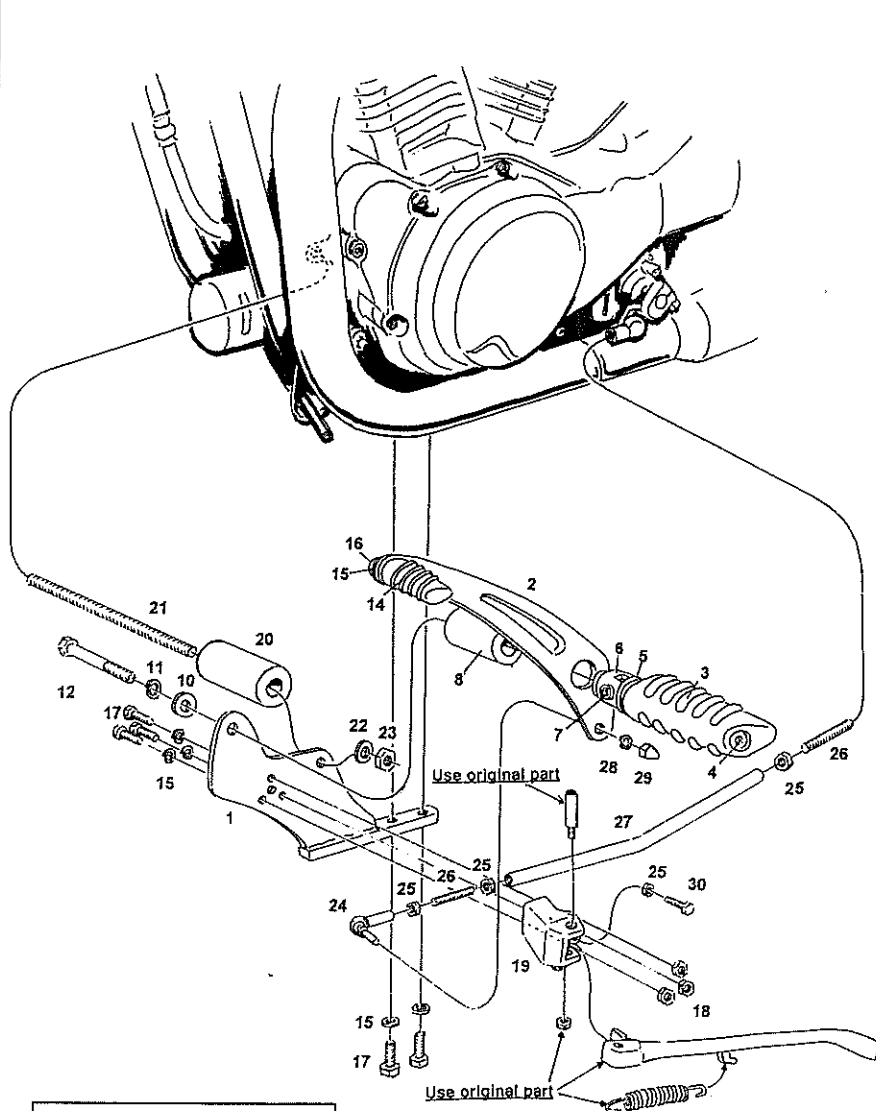

Forward Control Set

Suzuki VS 1400

Art. no. 493-604

Components

1	Frame mounting plate	2x
2	Shift / brake lever	2x
3	Footpeg	2x
4	Allenhead cone bolt M8 x 30mm	2x
5	Foot peg mounting	2x
6	Connection part	2x
7	Allenhead bolt M10 x 25mm (fine 1,25)	2x
8	Spacer M12 Ø35 x 65mm	1x
9	Special spacer M12 Ø28-Ø23 x 66mm	1x
10	Washer M12	2x
11	Spring lock washer M12	2x
12	bolt M12 x 85mm	1x
13	bolt M12 x 80mm	1x
14	Shift / brake peg	2x
15	Washer M5	11x
16	Allenhead bolt M8 x 20mm	2x
17	bolt M8 x 25mm	7x
18	Locknut M5	6x
19	Mounting for Jiffy stand	1x
20	Spacer M10 Ø24 x 38mm	1x
21	Thread rod M10 x 285mm	1x
22	Washer M10	2x
23	Nut M10	2x
24	Bolt joint M6	1x
25	Nut M6	4x
26	Stud bolt M6 x 30mm	2x
27	Shift bar	1x
28	Lockwasher M6	1x
29	Capnut M6	1x
30	bolt M6 x 20mm	1x
31	Allen head bolt M6 x 45mm	1x
32	Washer M6-Ø20 x 1,5mm	1x
33	Spacer M10 Ø24 x 38mm	1x
34	Spacer M8 Ø16 x 45mm	2x
35	bolt M8 x 75mm	2x
36	Brake Hose 1150mm	1x
37	Oil hose 1000mm	1x
38	Clamp for Oil hose	1x

Disconnect switch of Jiffy stand

© Moto-Lux Specialties B.V.
Barneveld - The Netherlands