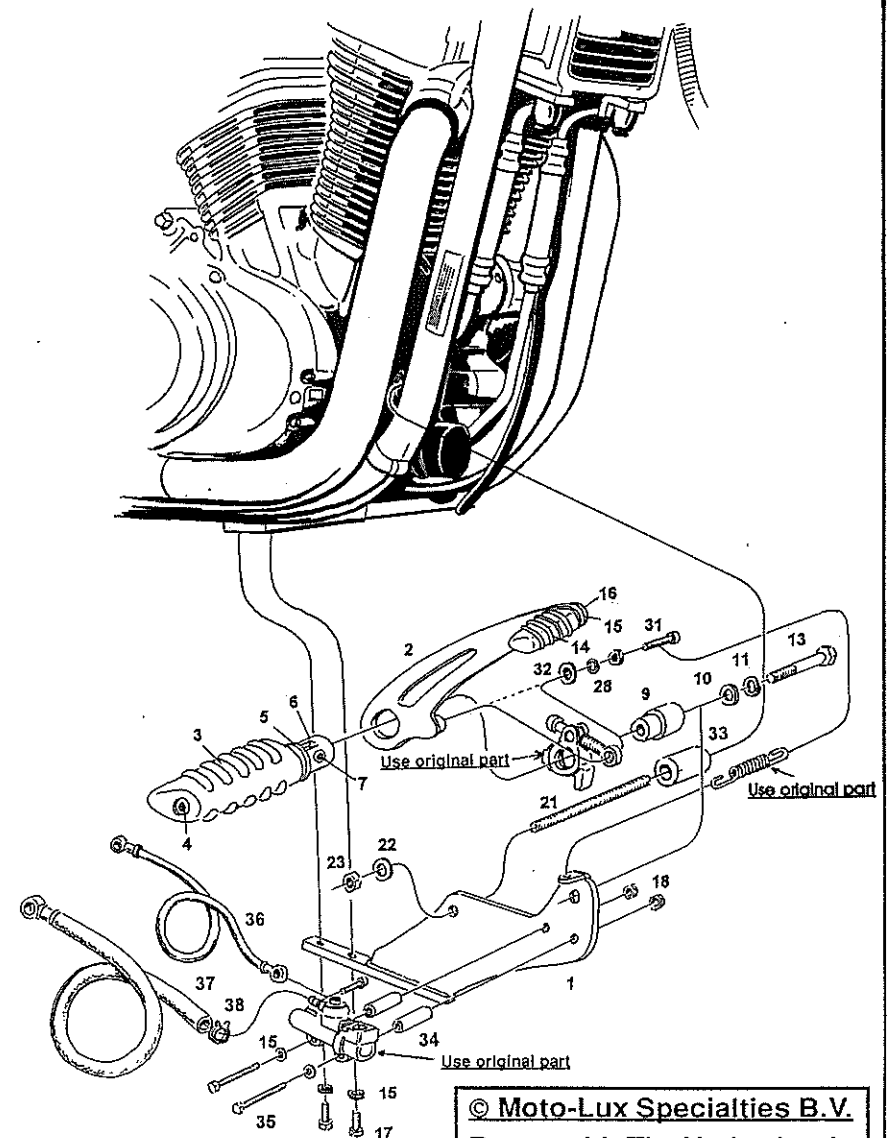

Forward Control Set

Suzuki VS 1400

Art. no. 493-604

Components

1	Frame mounting plate	2x
2	Shift / brake lever	2x
3	Footpeg	2x
4	Allenhead cone bolt M8 x 30mm	2x
5	Foot peg mounting	2x
6	Connection part	2x
7	Allenhead bolt M10 x 25mm (fine 1,25)	2x
8	Spacer M12 Ø35 x 65mm	1x
9	Special spacer M12 Ø28-Ø23 x 66mm	1x
10	Washer M12	2x
11	Spring lock washer M12	2x
12	bolt M12 x 85mm	1x
13	bolt M12 x 80mm	1x
14	Shift / brake peg	2x
15	Washer M5	11x
16	Allenhead bolt M8 x 20mm	2x
17	bolt M8 x 25mm	7x
18	Locknut M5	6x
19	Mounting for Jiffy stand	1x
20	Spacer M10 Ø24 x 38mm	1x
21	Thread rod M10 x 285mm	1x
22	Washer M10	2x
23	Nut M10	2x
24	Bolt joint M6	1x
25	Nut M6	4x
26	Stud bolt M6 x 30mm	2x
27	Shift bar	1x
28	Lockwasher M6	1x
29	Capnut M6	1x
30	bolt M6 x 20mm	1x
31	Allen head bolt M6 x 45mm	1x
32	Washer M6-Ø20 x 1,5mm	1x
33	Spacer M10 Ø24 x 38mm	1x
34	Spacer M8 Ø16 x 45mm	2x
35	bolt M8 x 75mm	2x
36	Brake Hose 1150mm	1x
37	Oil hose 1000mm	1x
38	Clamp for Oil hose	1x

Disconnect switch of Jiffy stand

© Moto-Lux Specialties B.V.
Barneveld - The Netherlands